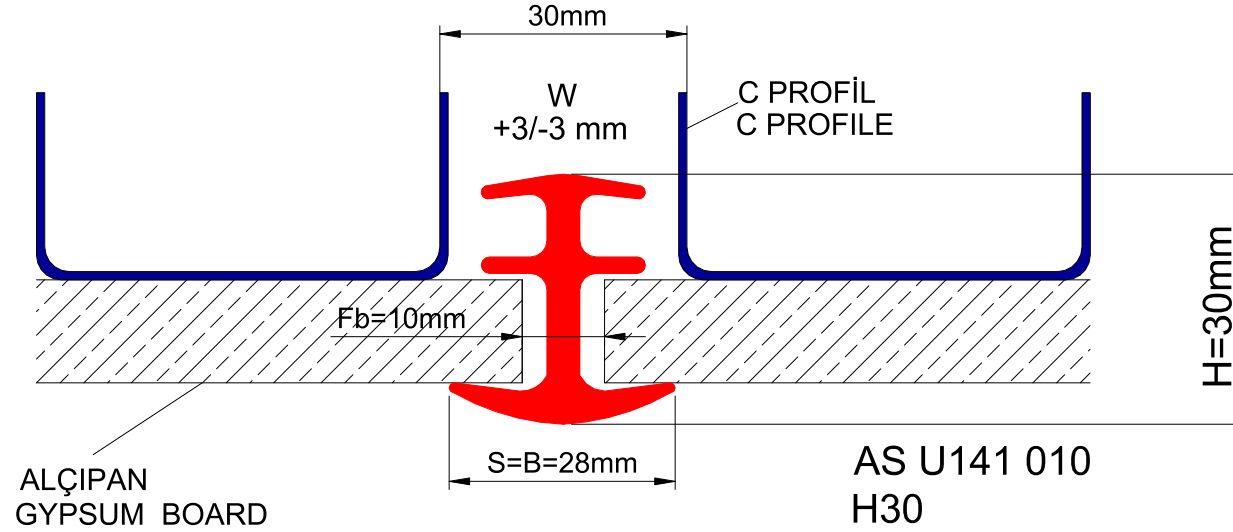

* Visuals are representative and the profile configuration may differ depending on the characteristics requested.

COLORS	BLACK	GREY	BEIGE	Custom Colors available.
--------	-------	------	-------	--------------------------

LOCATION	MODEL	GAP (Fb) mm	HEIGHT (H) MM	OVERALL WIDTH (B) mm	VISIBLE WIDTH (S) mm	MOVEMENT (W) mm	LOAD CAPACITY	MINIMUM ORDER QUANTITY (mt)
Wall to Wall	AS U141-010	10	30	28	28	± 3	N/A	450
	AS U141-030	30	44	62	62	± 7	N/A	450

Note: Please ask for different sizes
 Minimum order quantity will be applied if the inquired quantity is not available in stock

COMPRESSION SEALS

Profil No Profile Number	AS U141 010
Fb (mm)	10
H (mm) yaklaşık approx.	30
W± (mm) yaklaşık approx.	±3
Renk Color	Fitiller: Siyah, gri, diğer Inserts: Black, grey, others
Malzeme Material	PVC (Siyah, gri, bej ve diğer) PVC (Black, grey, beige and others)
Standart Uzunluk Standard Length	3