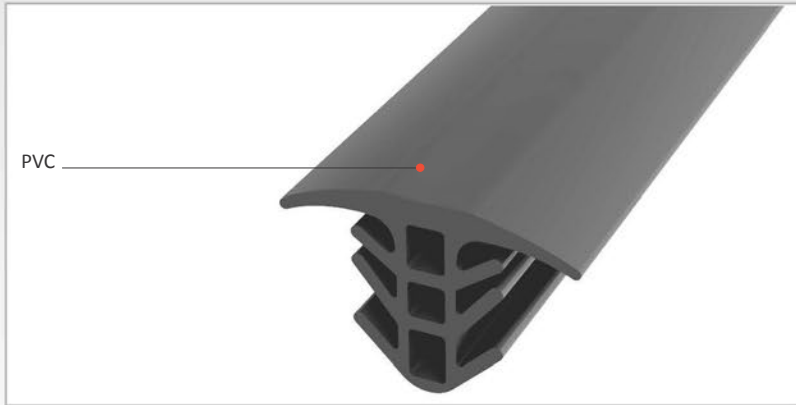

AS U141 is a one-piece, extruded seal and designed for wall & ceiling applications. Flexible seals ensure fast and cost-effective installation; enable to meet displacement in 3 directions. Seals have a cap-shaped top section that provides a full covering of the joint, masking any possible irregularities in the joint.

- **Application Areas** : Indoor & Outdoor / Wall & Ceiling
- **Ideal for** : Shopping Malls, Residences, Hospitals, Hotels, Commercial & Public Buildings etc.
- **Material** : PVC
- **Optional Supplies** : Fire Barrier

* Visuals are representative and the profile configuration may differ depending on the characteristics requested.

COLORS	BLACK	GREY	BEIGE	Custom Colors available.

LOCATION	MODEL	GAP (Fb) mm	HEIGHT (H) MM	OVERALL WIDTH (B) mm	VISIBLE WIDTH (S) mm	MOVEMENT (W) mm	LOAD CAPACITY	MINIMUM ORDER QUANTITY (mt)
Wall to Wall	AS U141-010	10	30	28	28	± 3	N/A	450
	AS U141-030	30	44	62	62	± 7	N/A	450

Note: Please ask for different sizes
Minimum order quantity will be applied if the inquired quantity is not available in stock

COMPRESSION SEALS