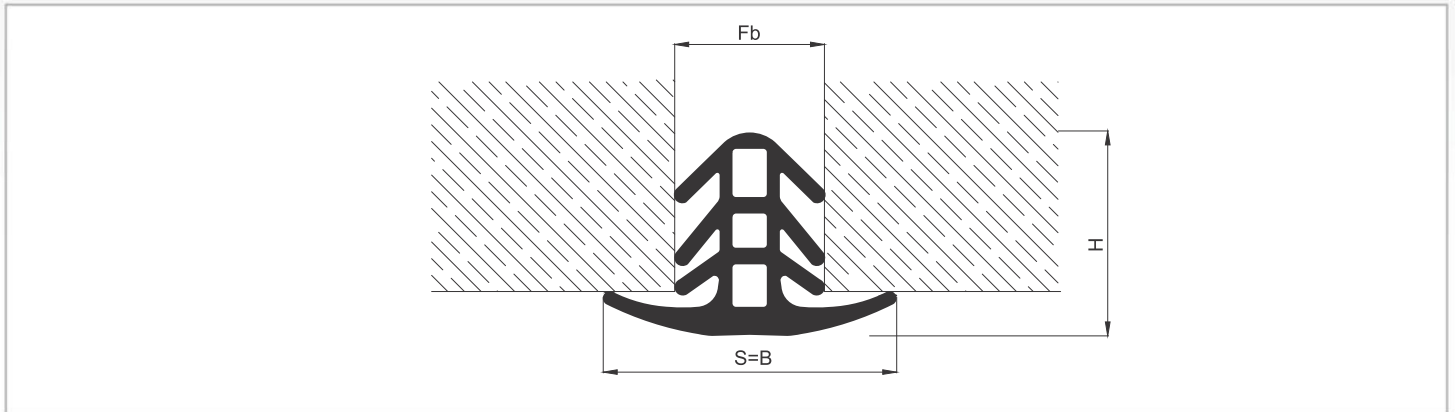

AS U141 is a one-piece, extruded seal and designed for wall & ceiling applications. Flexible seals ensure fast and cost-effective installation; enable to meet displacement in 3 directions. Seals have a cap-shaped top section that provides a full covering of the joint, masking any possible irregularities in the joint.

- **Application Areas** : Indoor & Outdoor / Wall & Ceiling
- **Ideal for** : Shopping Malls, Residences, Hospitals, Hotels, Commercial & Public Buildings etc.
- **Material** : PVC
- **Optional Supplies** : Fire Barrier

* Visuals are representative and the profile configuration may differ depending on the characteristics requested.

COLORS	BLACK	GREY	BEIGE	Custom Colors available.

LOCATION	MODEL	GAP (Fb) mm	HEIGHT (H) MM	OVERALL WIDTH (B) mm	VISIBLE WIDTH (S) mm	MOVEMENT (W) mm	LOAD CAPACITY	MINIMUM ORDER QUANTITY (mt)
Wall to Wall	AS U141-010	10	30	28	28	± 3	N/A	450
	AS U141-030	30	44	62	62	± 7	N/A	450

Note: Please ask for different sizes
Minimum order quantity will be applied if the inquired quantity is not available in stock

COMPRESSION SEALS